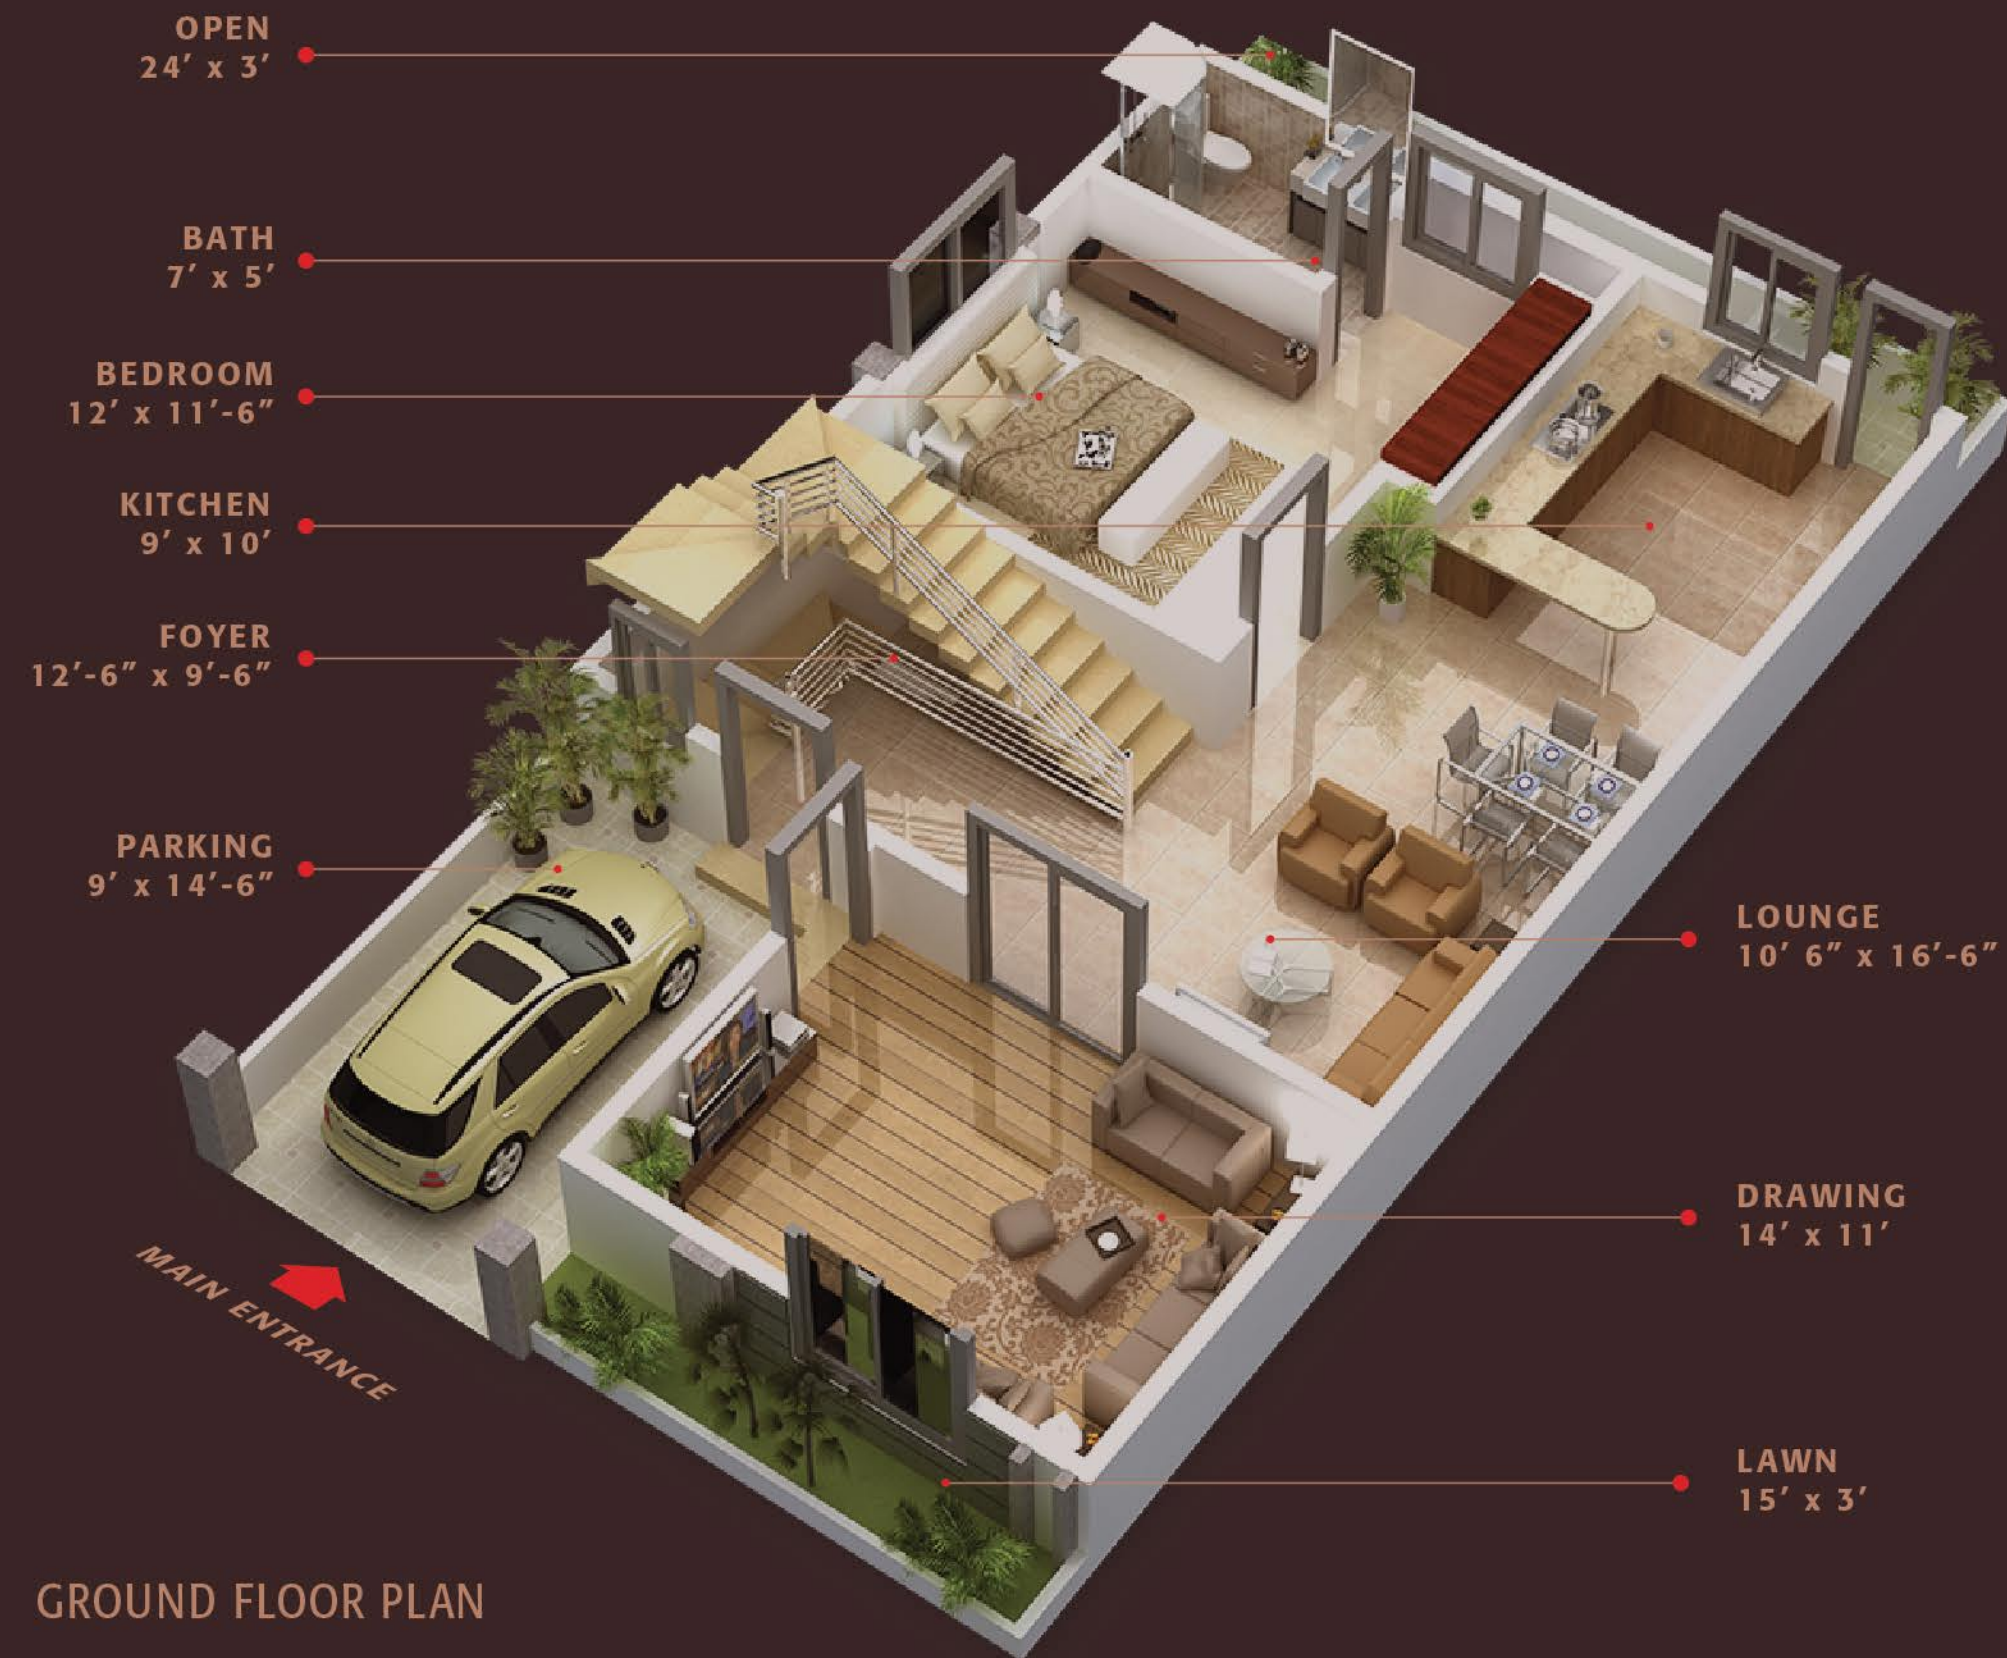

120 Sq. Yds. | Valencia & Cordoba | 5 Room Villas with Basement

ACCOMMODATION

GROUND FLOOR PLAN / AREA 822.00
1-Bed with attached Bath
Drawing, Lounge, Kitchen, Front Lawn, Car Porch

FIRST FLOOR PLAN / AREA 830.00
2-Bed with attached Bath
Lobby, Terrace

BASEMENT AREA 905.00
STAIR TOWER 134.00
GRAND TOTAL AREA 2691.00

120 Sq. Yds. | Valencia & Cordoba | 5 Room Villas with Basement

120 Sq. Yds. | Valencia & Cordoba | 5 Room Villas with Basement

120 Sq. Yds. | Florence | 5 Room Villas

GROUND FLOOR PLAN

ACCOMMODATION

GROUND FLOOR PLAN / AREA 822.00

1-Bed with attached Bath
Drawing, Lounge, Kitchen, Front Lawn, Car Porch

FIRST FLOOR PLAN / AREA 830.00

2-Bed with attached Bath
Lobby, Terrace

STAIR TOWER 134.00

GRAND TOTAL AREA 1786.00

120 Sq. Yds. | Florence | 5 Room Villas

FIRST FLOOR PLAN