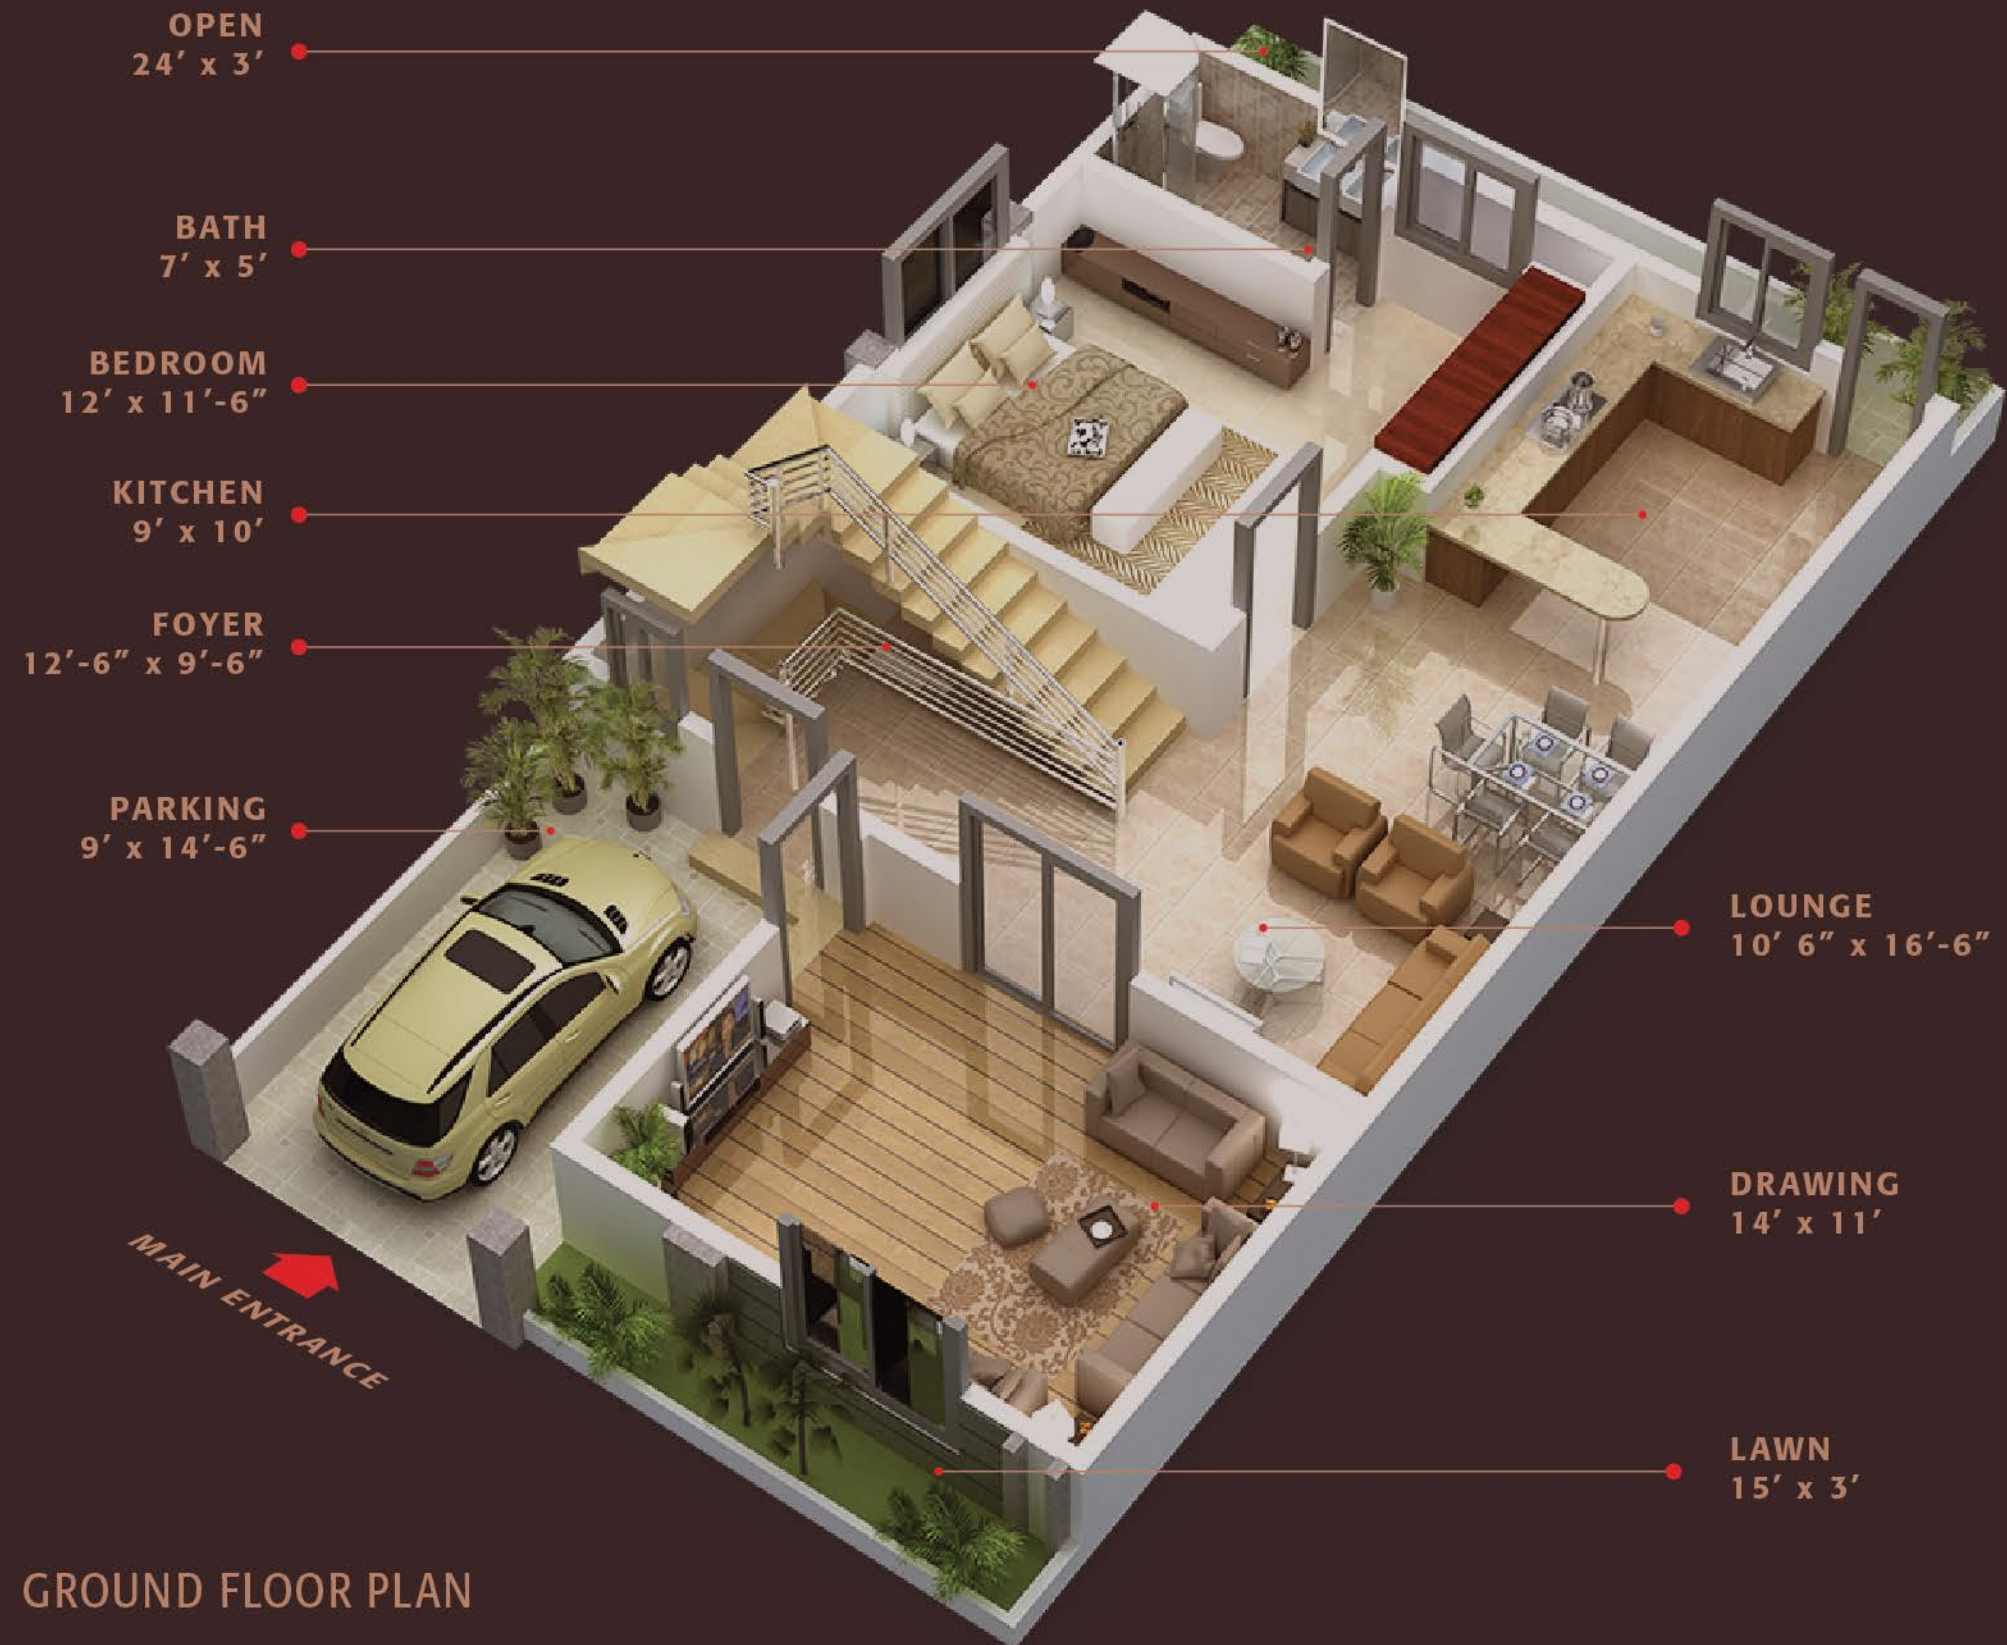

120 Sq. Yds. | Valencia & Cordoba | 5 Room Villas with Basement

ACCOMMODATION

GROUND FLOOR PLAN / AREA 822.00
1-Bed with attached Bath
Drawing, Lounge, Kitchen, Front Lawn, Car Porch

FIRST FLOOR PLAN / AREA 830.00
2-Bed with attached Bath
Lobby, Terrace

BASEMENT AREA 905.00
STAIR TOWER 134.00
GRAND TOTAL AREA 2691.00

120 Sq. Yds. | Valencia & Cordoba | 5 Room Villas with Basement

120 Sq. Yds. | Valencia & Cordoba | 5 Room Villas with Basement

120 Sq. Yds. | Florence | 5 Room Villas

GROUND FLOOR PLAN

ACCOMMODATION

GROUND FLOOR PLAN / AREA 822.00

1-Bed with attached Bath
Drawing, Lounge, Kitchen, Front Lawn, Car Porch

FIRST FLOOR PLAN / AREA 830.00

2-Bed with attached Bath
Lobby, Terrace

STAIR TOWER 134.00

GRAND TOTAL AREA 1786.00

120 Sq. Yds. | Florence | 5 Room Villas

FIRST FLOOR PLAN